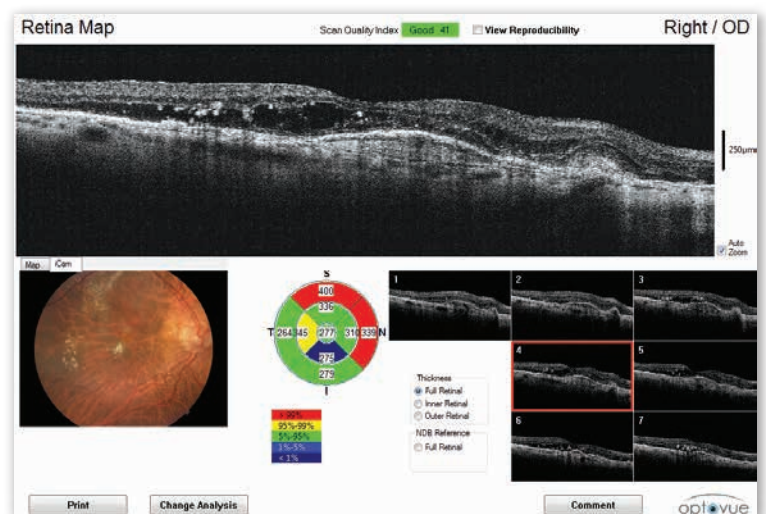

iFusion™ THE COMPLETE RETINAL IMAGING SOLUTION

iFusion combines the best of Spectral-Domain OCT and Fundus imaging by adding the powerful OCT capabilities of **iVue** and high quality imaging from **iCam** on a single, integrated, versatile platform that will add value to your practice.

SAVE TIME & SPACE FOR PRACTICE EFFICIENCY

iFusion enhances your practice efficiency by streamlining your workflow in evaluating the patient with OCT and fundus imaging at one compact instrument.

UPGRADE OPTIONS FOR MORE FLEXIBILITY

As your technology needs change, iFusion's modularity provides you various upgrade pathways to choose from so that you can offer the latest in OCT and fundus imaging to your patients.

High Quality Imaging | Affordable | Easy Integration