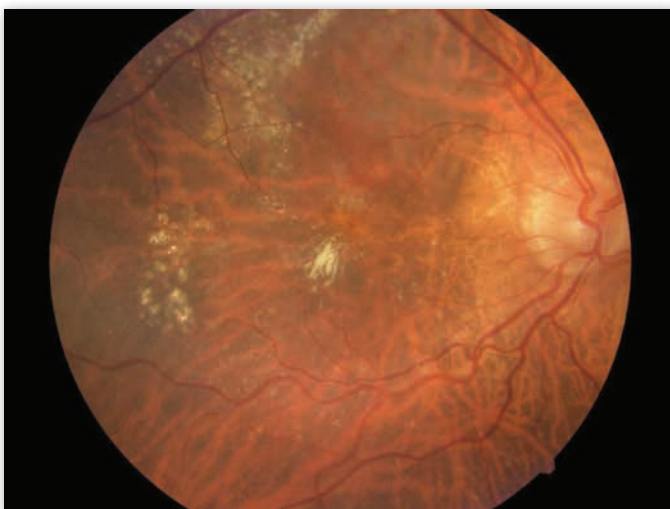

iFusion™ THE COMPLETE RETINAL IMAGING SOLUTION

iFusion combines the best of Spectral-Domain OCT and Fundus imaging by adding the powerful OCT capabilities of **iVue** and high quality imaging from **iCam** on a single, integrated, versatile platform that will add value to your practice.

SAVE TIME & SPACE FOR PRACTICE EFFICIENCY

iFusion enhances your practice efficiency by streamlining your workflow in evaluating the patient with OCT and fundus imaging at one compact instrument.

UPGRADE OPTIONS FOR MORE FLEXIBILITY

As your technology needs change, iFusion's modularity provides you various upgrade pathways to choose from so that you can offer the latest in OCT and fundus imaging to your patients.

High Quality Imaging | Affordable | Easy Integration